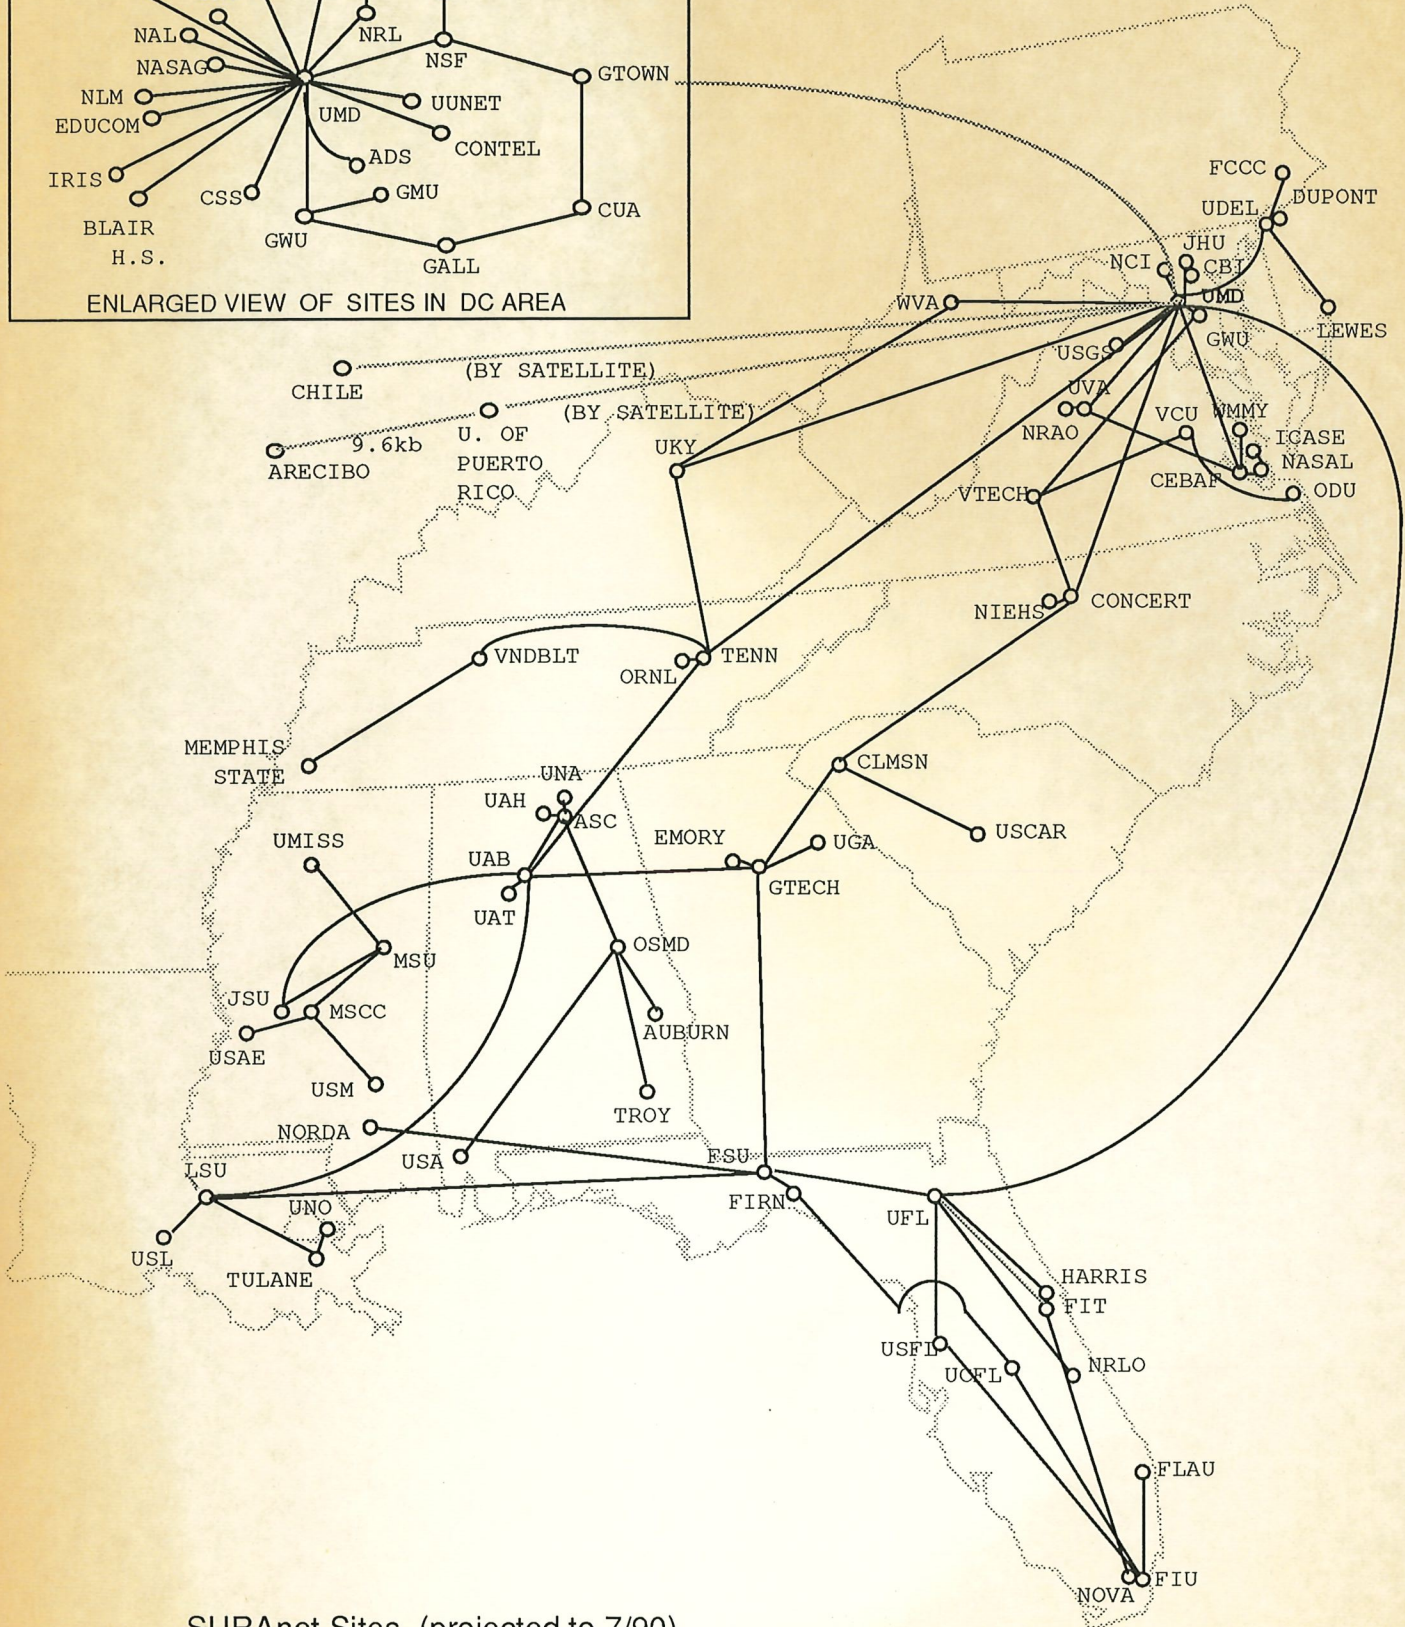

SURAnet Sites (projected to 7/90)

Available through anonymous ftp to [noc.sura.net](ftp://noc.sura.net),
located in [pub/maps/geo.map](ftp://pub/maps/geo.map)
Drawn May 29, 1990