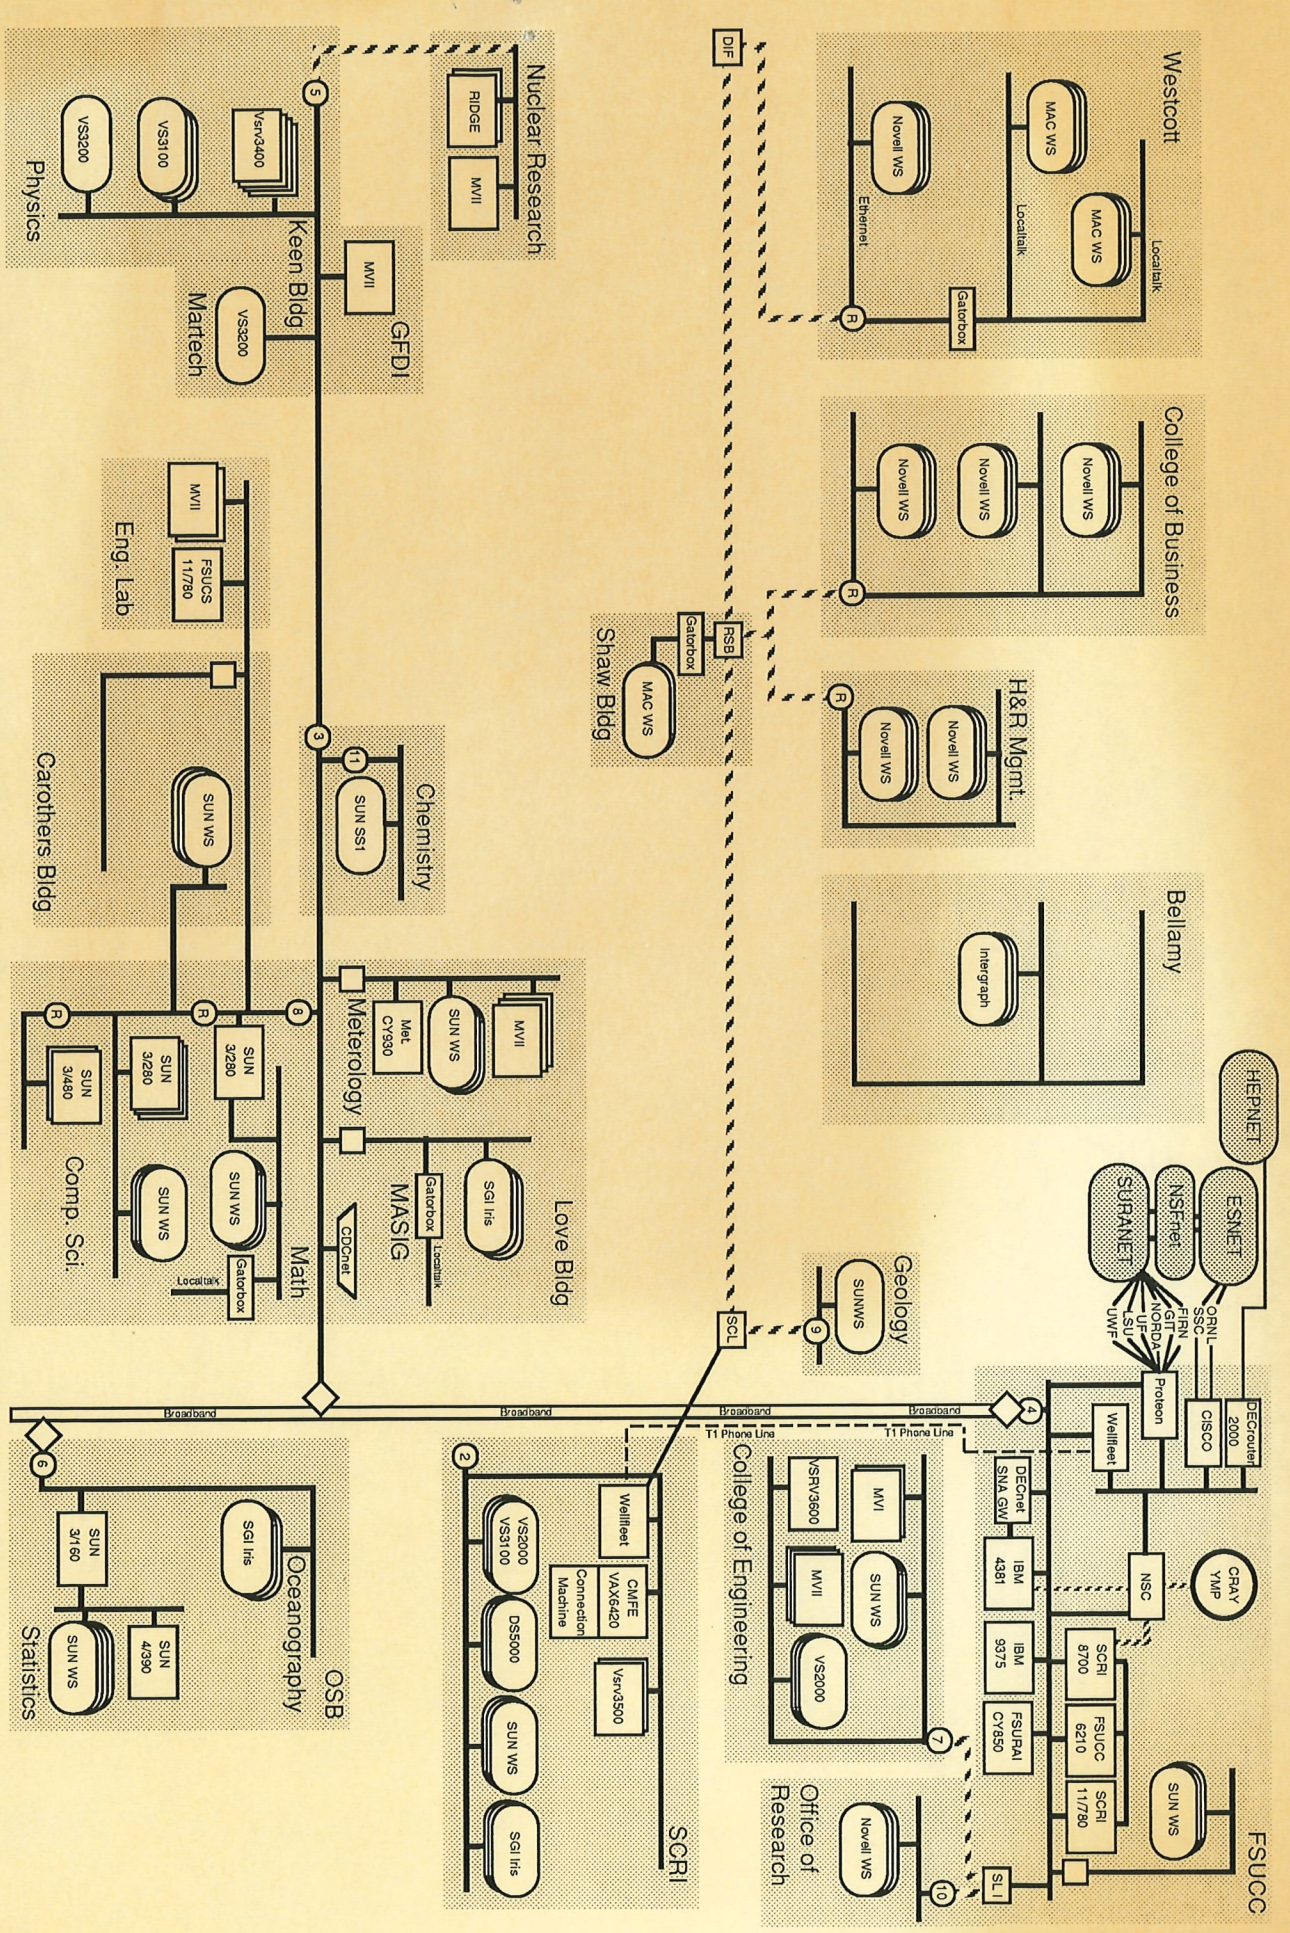

Florida State University Network Map
 18 February 1991
 Available via anonymous FTP from <ftp.scri.fsu.edu>
 /pub/maps/fsu-net.ps
 Questions and comments to garnto@scri.fsu.edu

○ Filtering Bridge
 □ Repeater
 ◇ Buffered Repeater
 ▨ Fiber Cable
 □ Broadband
 --- Phone Line
 - - - - HyperChannel

United States NSFNET Networks
(As of May 12, 1990)

Prepared by NSFNET-Info@merit.edu at Mon May 14 14:18:54 1990
netmap-1.5 program by Brian Reid, map data from World Data Bank II
Lambert Conformal Projection [44°N,33°N], Map center: [40°N, 96° 30'W]
Image resolution 300/in., stroke limit 1 pixels